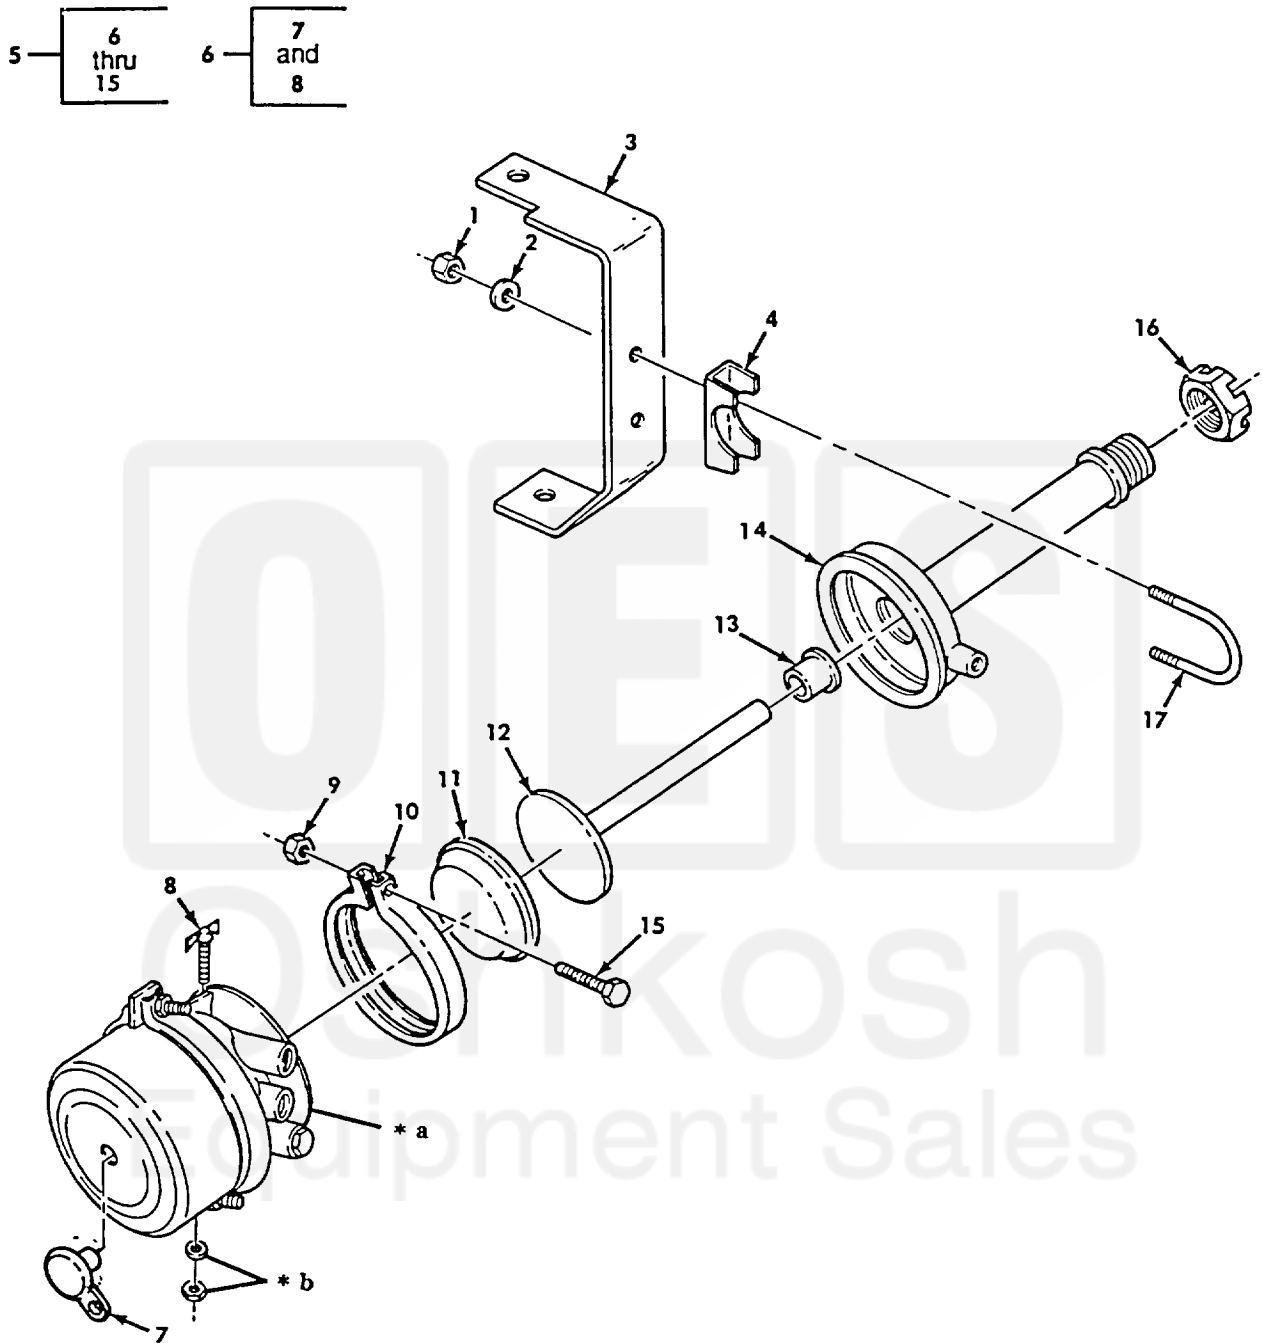

Section II.

TM 9-2320-272-24P-1

- * a PART OF ITEM 6
- * b PART OF ITEM 8

Figure 251. Rear Axle Fail-safe Brake Chamber Assembly.

SECTION II					TM 9-2320-272-24P-1	
(1)	(2)	(3)	(4)	(5)	(6)	(7)
ITEM NO	SMR CODE	NSN	CAGEC	PART NUMBER	DESCRIPTION AND USABLE ON CODES (UOC)	QTY
GROUP 1208 AIR BRAKES						
FIG. 251 REAR AXLE FAIL-SAFE BRAKE CHAMBER ASSEMBLY						
1	PAOZZ	5310011260566	78500	NL-25-1-C	NUT	8
2	PAOZZ	5310012009879	78500	1229-E-1669-C	WASHER, FLAT	8
3	PAOZZ	5340012908882	78500	3299-F-5362	BRACKET, MOUNTING LEFT FRONT-	2
REAR AXLE AND RIGHT REAR-REAR AXLE						
3	PAOZZ	5342012974454	78500	3299-G-5363	BRACKET, MOUNTING RIGHT FRONT-	2
REAR. AXLE AND LEFT REAR-REAR AXLE						
4	PAOZZ	5340012895030	78500	2255-H-86	CLAMP, U-BOLT	4
5	PAOFF	2530011256076	78500	X76-3276-L-12	BRAKE CHAMBER, FAIL REAR	4
6	XAFZZ		78500	A-3280-E-6817	.HOUSING ASSEMBL, BRA BRAKE CHAMBER.	1
7	PAOZZ	2530010846975	50153	11M012	.PLUG, CHAMBER TOP FAIL SAFE HOUSING.....	1
8	PAOZZ	2530010953561	50153	11M011	..STUD ASSEMBLY, RELEA HOUSING	1
9	PAFZZ	5310001771258	78500	N-35-P	..NUT, PLAIN, HEXAGON.....	1
10	PAFZZ	5340000157560	78500	2797-V-100	.CLAMP, SYNCHRO	1
11	PAFZZ	2530004302392	14892	234226	.DIAPHRAGM, CHAMBER, B HOUSING	1
12	PAFZZ	2530010642630	78500	A45-1779-V-230	.ROD, CHAMBER, AIR BRA HOUSING	1
13	PAFZZ	2530000870163	78500	1779-Q-433	.GUIDE, BRAKE ASSEMBL PUSH ROD	1
14	XAFZZ		78500	A4-3280-F-5232	.HOUSING, NON-PRESS BRAKE CHAMBER.....	1
15	PAFZZ	5306004987209	79780	15X-725	.BOLT, SPECIAL RIM CLENCHING CLAMP	1
16	PAOZZ	5310001232572	78500	1727-N-40	NUT, PLAIN, ROUND	1
17	PAOZZ	5306011966632	78500	2297-Y-4341	BOLT, U.....	4

END OF FIGURE